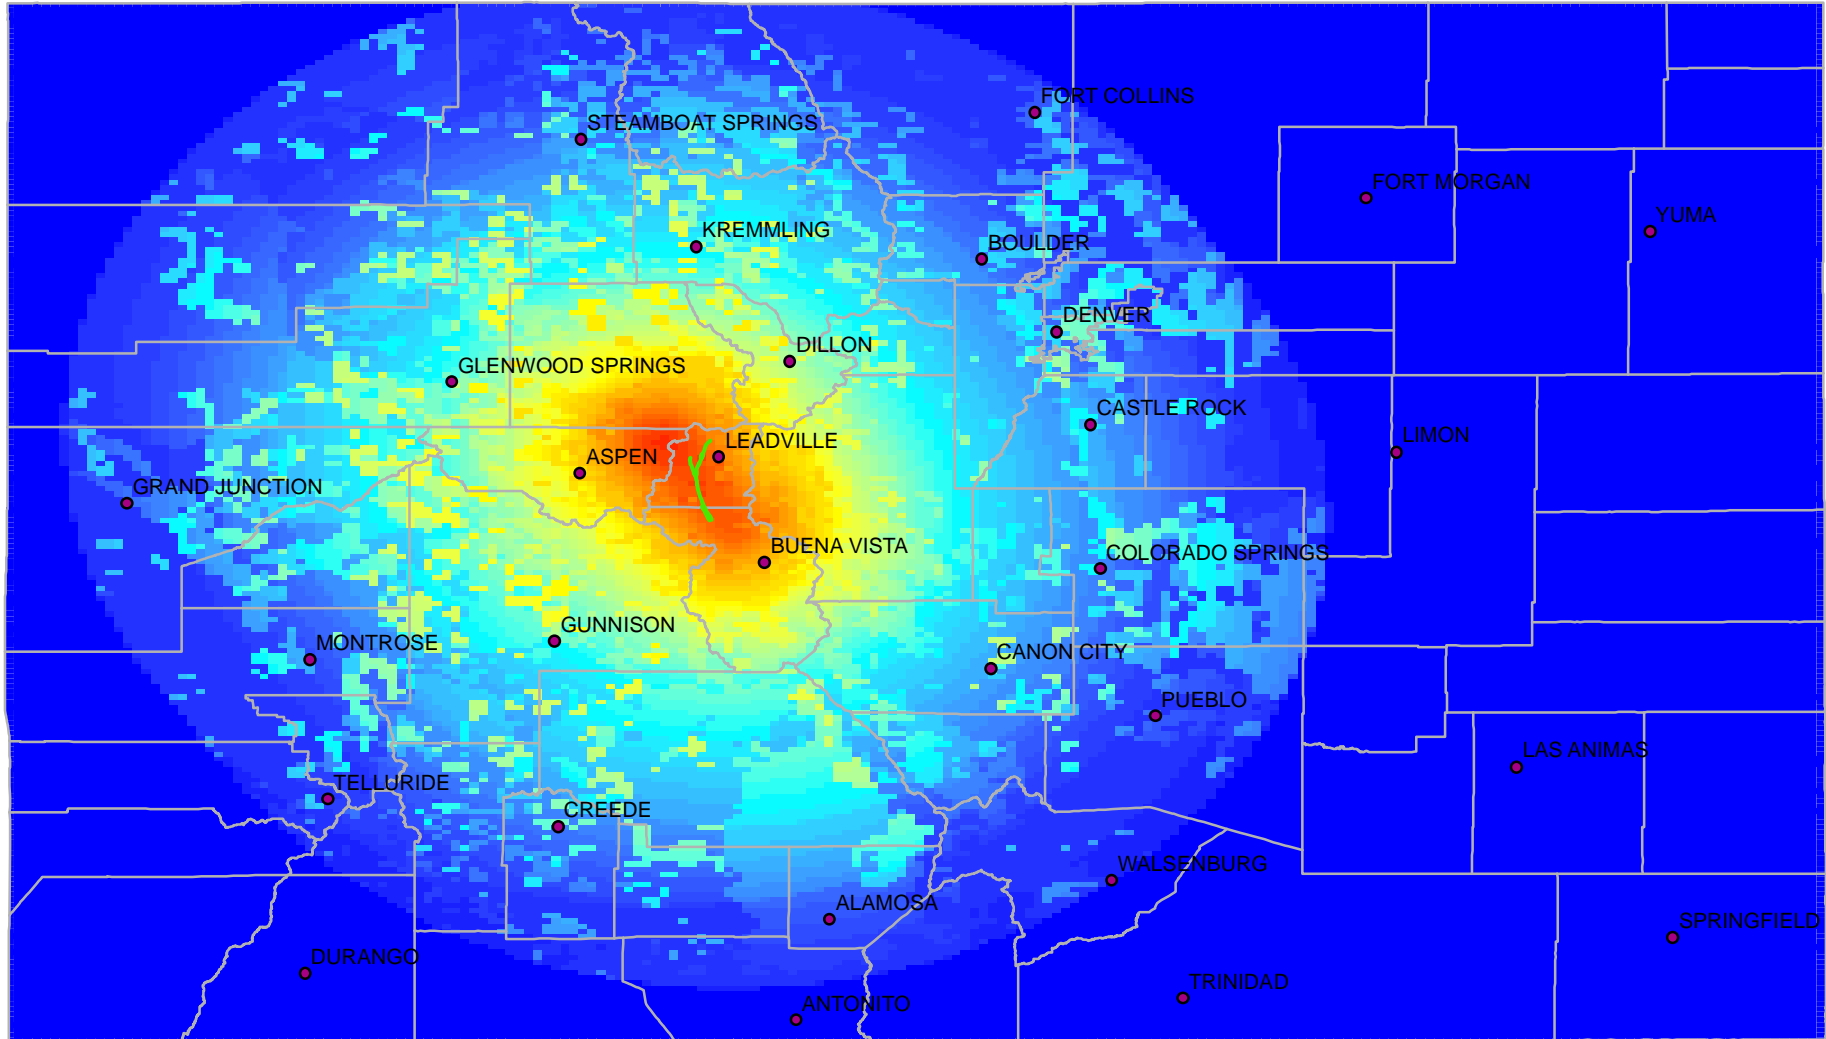

Legend

North Sawatch M7.0 Peak Ground Acceleration CEUS Attenuation Function

Epicenter 39.15 N, -106.39W
Fault Strike N33W, Dip 72NE
Maximum PGA = 1.45 g
\$3.62 Billion, 47 fatalities