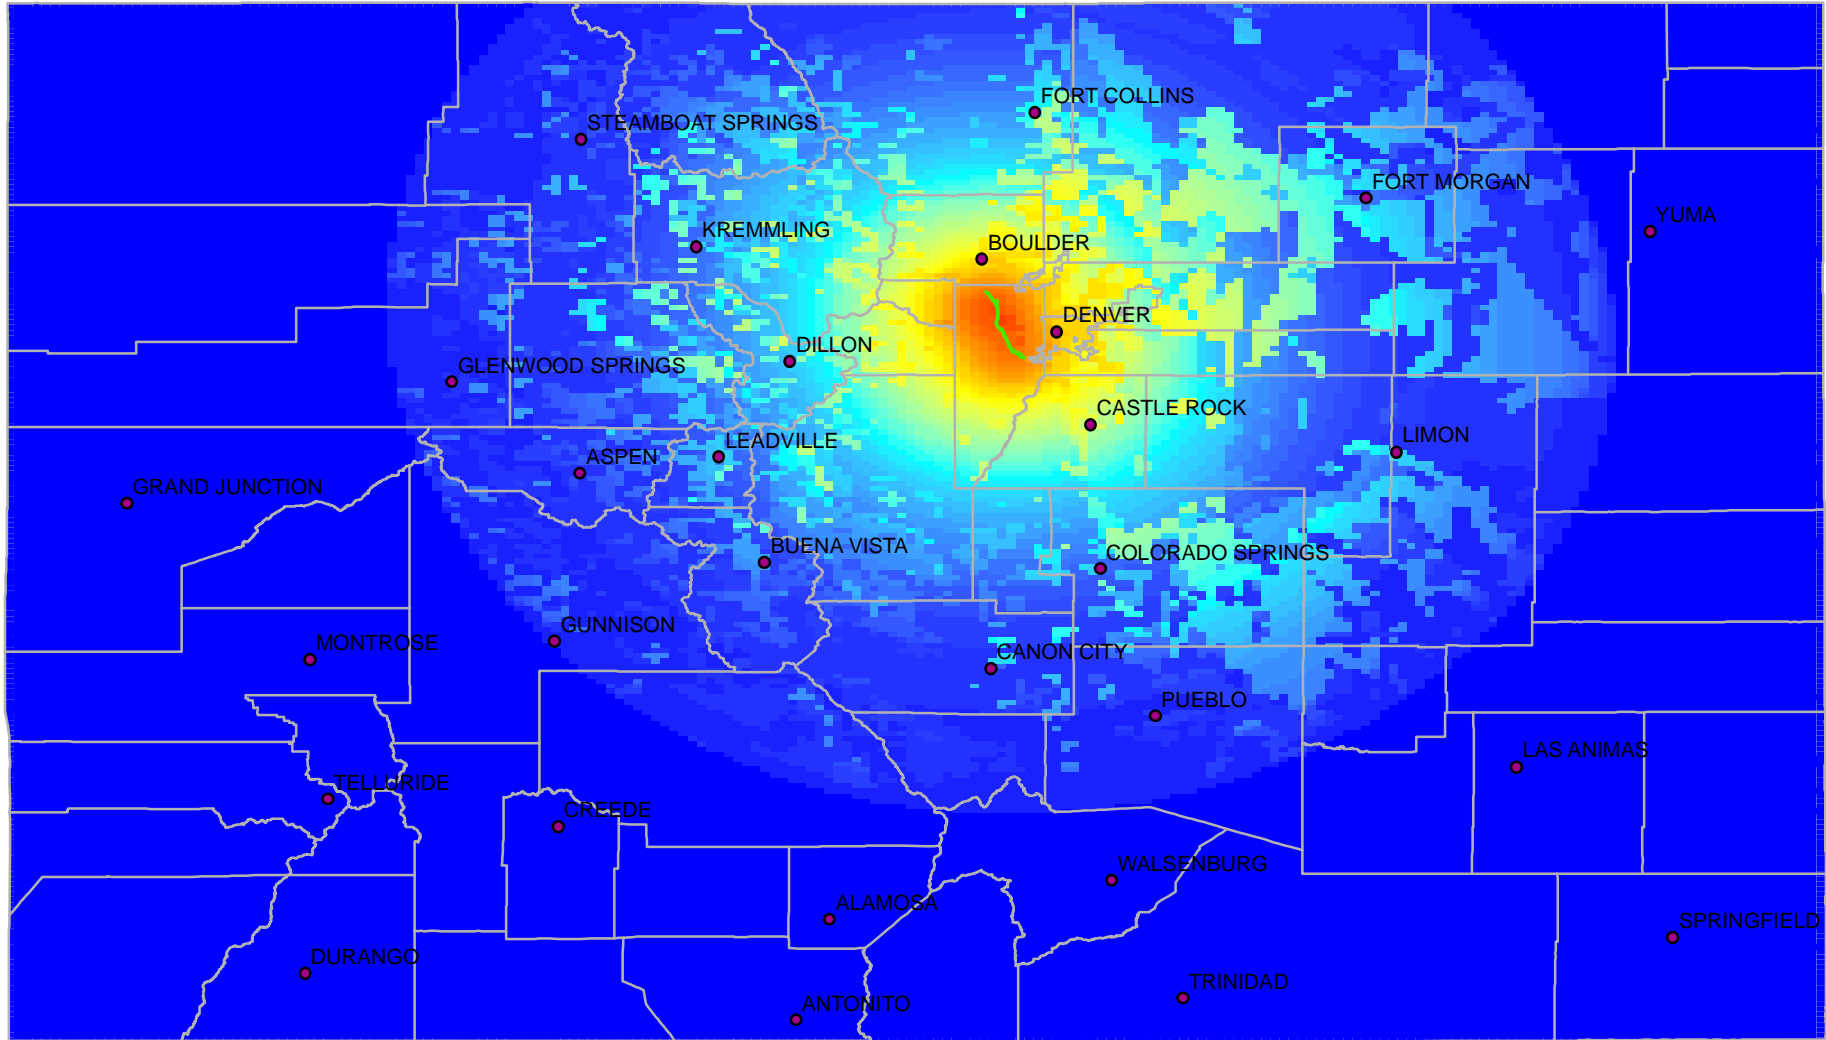

Legend

- Cities
- Counties
- Golden Fault

PGA

Golden M6.5 Peak Ground Acceleration CEUS Attenuation Function

Epicenter 39.74 N, -105.22 W
Fault Strike N23W, Dip 60SW
Maximum PGA = 1.09 g
\$21.89 Billion, 862 fatalities