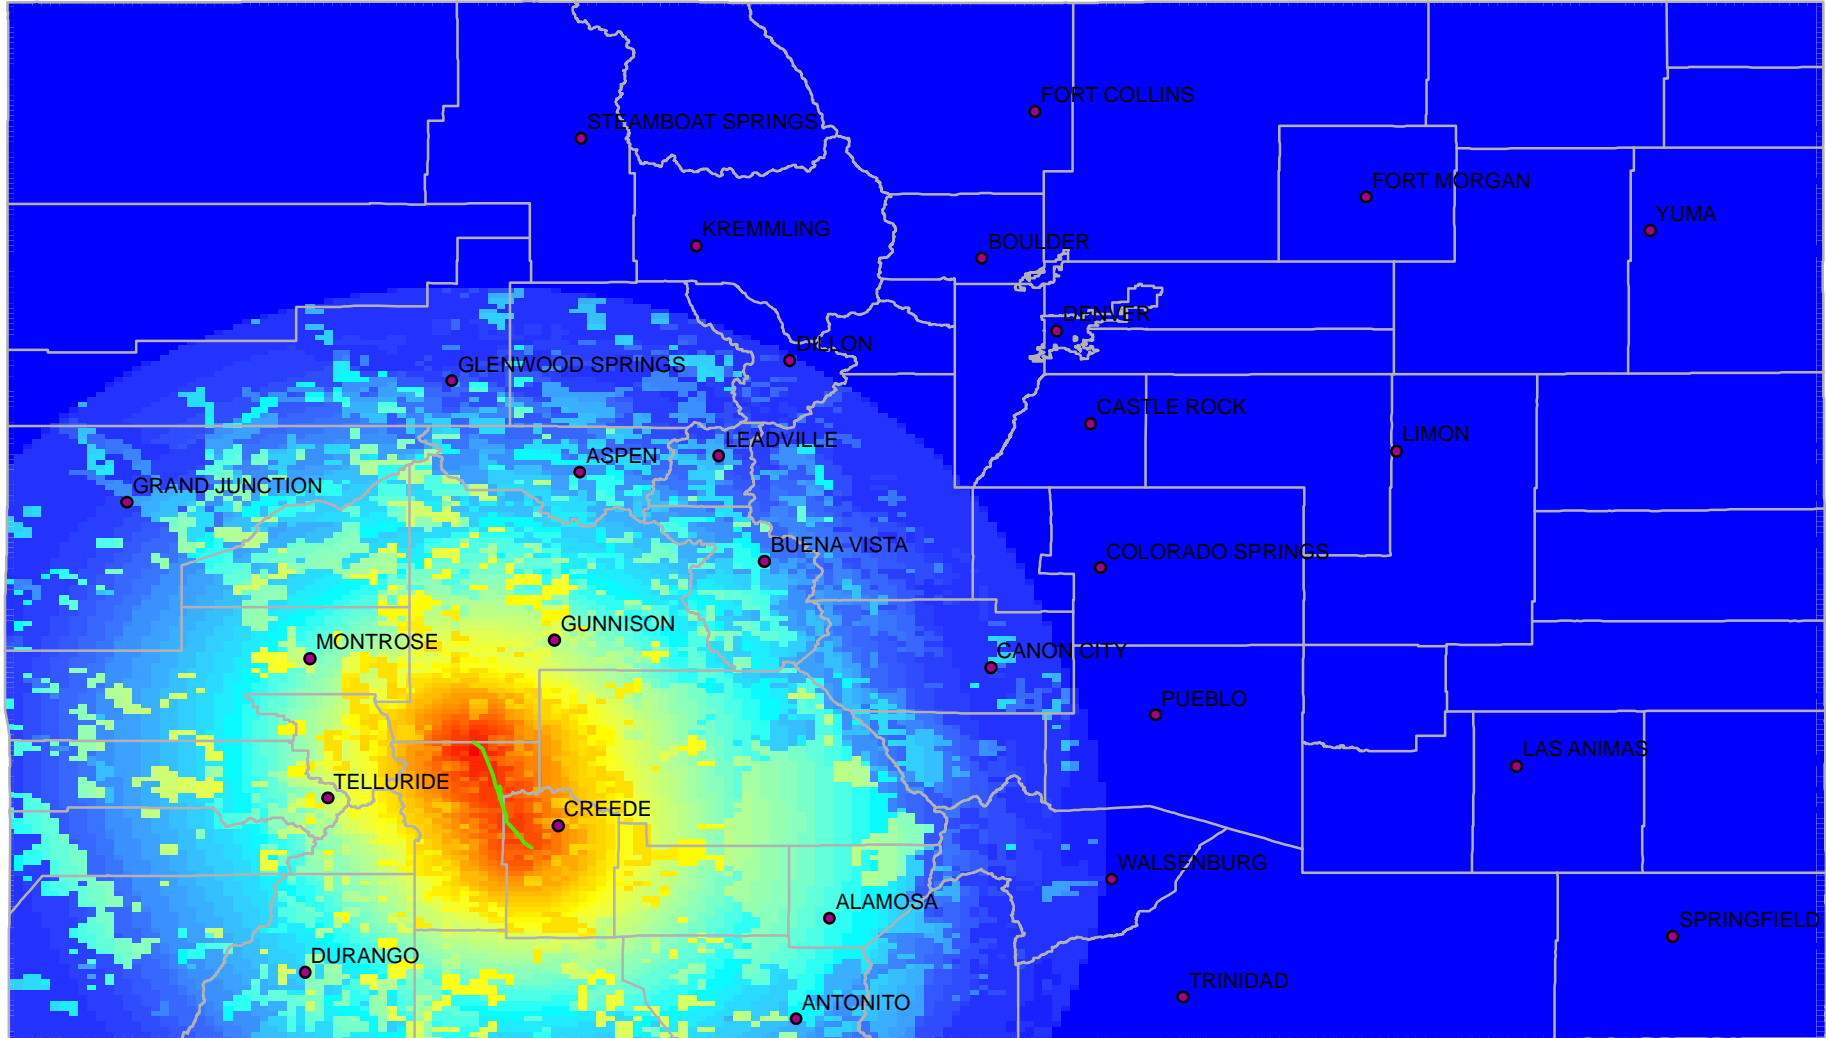

Legend

- Cities
- Counties
- Cannibal Fault

PGA

Cannibal M7.0 Peak Ground Acceleration CEUS Attenuation Function

Epicenter 37.94 N, -107.16 W
Fault Strike N20W, Dip 60SW
Maximum PGA = 1.51 g
\$675 Million, 8 fatalities